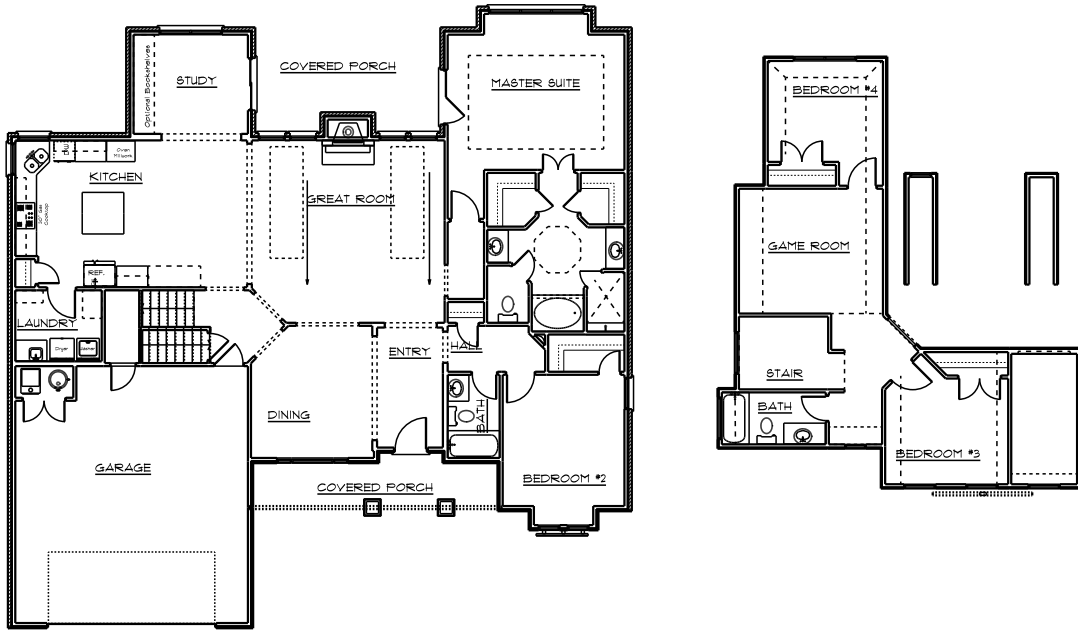

HUNTINGTON

2689 SQ. FT.

FLOOR PLAN

CRAFTSMAN ELEVATION

MCGREGOR HOMES
QUALITY. INTEGRITY. DISTINCTION.

HUNTINGTON

2689 SQ. FT.

COASTAL ELEVATION

MODERN MOUNTAIN ELEVATION

MCGREGOR HOMES
QUALITY. INTEGRITY. DISTINCTION.